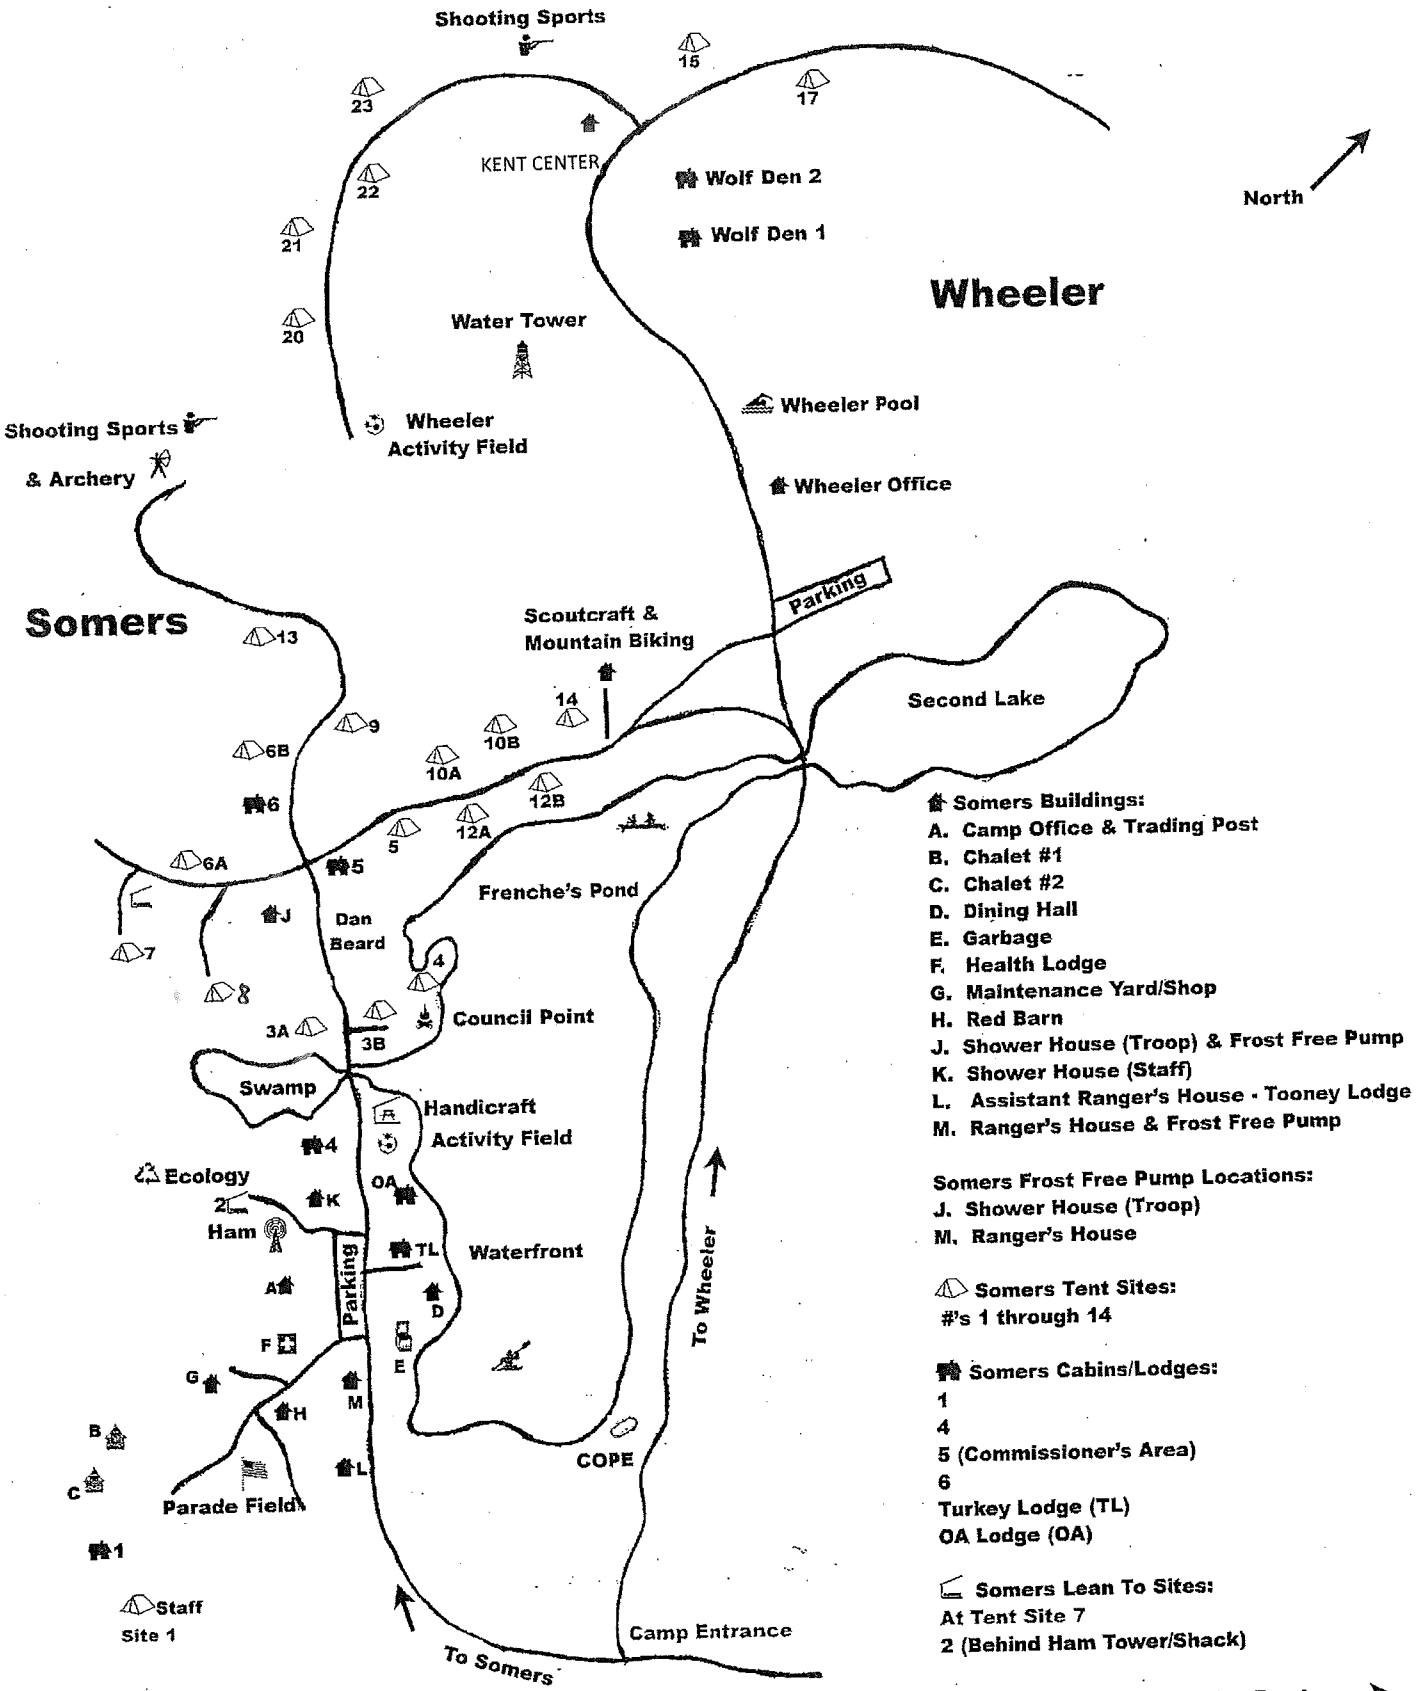

Mt. Allamuchy Scout Reservation

- ☛ Somers Buildings:
- A. Camp Office & Trading Post
- B. Chalet #1
- C. Chalet #2
- D. Dining Hall
- E. Garbage
- F. Health Lodge
- G. Maintenance Yard/Shop
- H. Red Barn
- J. Shower House (Troop) & Frost Free Pump
- K. Shower House (Staff)
- L. Assistant Ranger's House - Tooney Lodge
- M. Ranger's House & Frost Free Pump

- Somers Frost Free Pump Locations:
- J. Shower House (Troop)
- M. Ranger's House

- ⛛ Somers Tent Sites:
- #s 1 through 14

- ☛ Somers Cabins/Lodges:
- 1
- 4
- 5 (Commissioner's Area)
- 6
- Turkey Lodge (TL)
- OA Lodge (OA)

- ☛ Somers Lean To Sites:
- At Tent Site 7
- 2 (Behind Ham Tower/Shack)